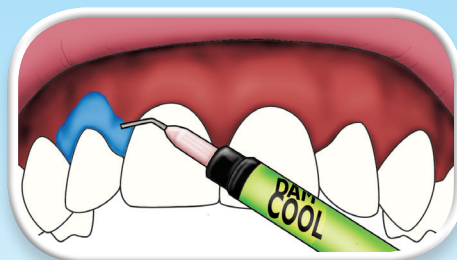

Dam Cool

Composite Dam Material

PROTECT GINGIVA, TEETH AND RESTORATIONS FROM BLEACHING, SANDBLASTING AND AIR ABRASION!

- Stays cool when cured
- Syringe delivery for precise placement
- Tear resistant, flexible and easy to remove
- Seals around rubber dams
- Repairs torn rubber dams
- Blocks out undercuts