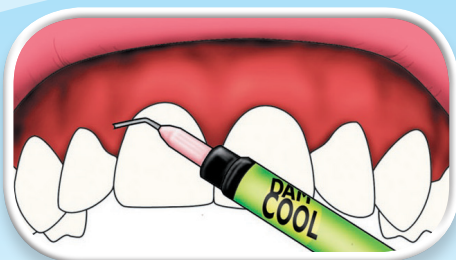

Dam Cool

Composite Dam Material

PROTECT GINGIVA, TEETH AND RESTORATIONS FROM BLEACHING, SANDBLASTING AND AIR ABRASION!

- Stays cool when cured
- Syringe delivery for precise placement
- Tear resistant, flexible and easy to remove
- Seals around rubber dams
- Repairs torn rubber dams
- Blocks out undercuts