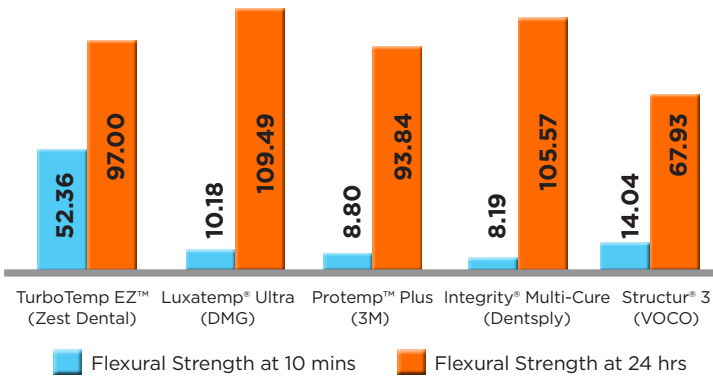

FEATURES & BENEFITS

- Reaches a higher flexural strength and hardness in a shorter amount of time than leading brands, allowing for easier trimming and polishing.
- Six essential shades with life-like fluorescence and high polishability offer beautiful results.
- 1:1 cartridge makes for more consistent mixing and curing.
- A predictable set time of less than 5 minutes and reliable handling supports the creation of outstanding temporary restorations.

Work Time	Removal	Set Time
0:45 secs	2:30 mins - 3:00 mins	5:00 mins

Developed as a multifunctional, highly-filled material, TurboTemp EZ is suited for long- and short-term provisional restorations.

INDICATIONS

- Bridges
- Long-span bridges
- Crowns & partial crowns
- Inlays & onlays
- Veneers

Nathaniel Lawson, DMD, PhD
Four-unit bridge fabricated with TurboTemp EZ, A2 shade

4X Higher flexural strength and higher hardness in the critical working stages prevents deformation or shrinkage during handling, trimming and polishing.**

FLEXURAL STRENGTH (MPa)

SHORE D HARDNESS (MPa)

TurboTemp EZ offers provisionals with high compressive strength and gloss, which means durable and beautiful smiles for patients.

COMPRESSIVE STRENGTH, 24 HRS (MPa)