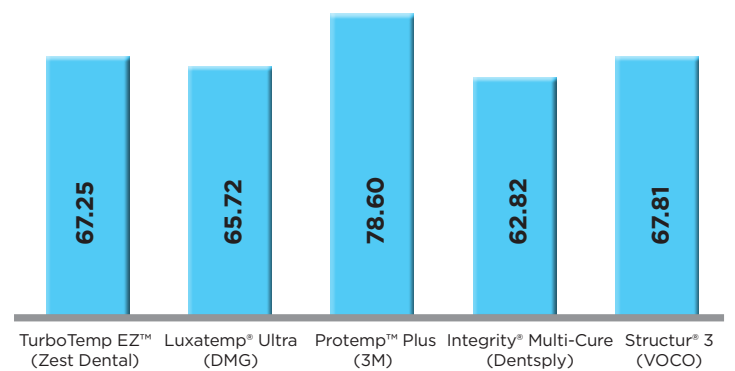

GLOSS

TurboTemp EZ™ Product Ordering Information

Mfg. Part Number	Product Description	MSRP*
90-00085	TurboTemp EZ, A1 Refill (82 gm), 10 mixing tips	$203.99
90-00086	TurboTemp EZ, A2 Refill (82 gm), 10 mixing tips	$203.99
90-00087	TurboTemp EZ, A3/3.5 Refill (82 gm), 10 mixing tips	$203.99
90-00088	TurboTemp EZ, B1 Refill (82 gm), 10 mixing tips	$203.99
90-00089	TurboTemp EZ, C3 Refill (82 gm), 10 mixing tips	$203.99
90-00090	TurboTemp EZ, Bleach White, Refill (82 gm), 10 mixing tips	$203.99
94746-15	Mixing Tips Refill, 15 short, blue mixing tips	$22.00

*Manufacturer suggested retail price only, pricing may vary according to chosen distributor. TurboTemp EZ is a trademark of Zest Dental Solutions. All rights reserved. All other trademarks and registered trademarks are not trademarks of Zest Dental Solutions.

**Zest Dental Solutions: Data on file.

ZEST DENTAL SOLUTIONS
2875 LOKER AVENUE EAST
CARLSBAD, CA 92010
USA

PHONE: 800.827.7940
FAX: 760.444.4881
EMAIL: DANVILLECS@ZESTDENT.COM
WWW.ZESTDENT.COM