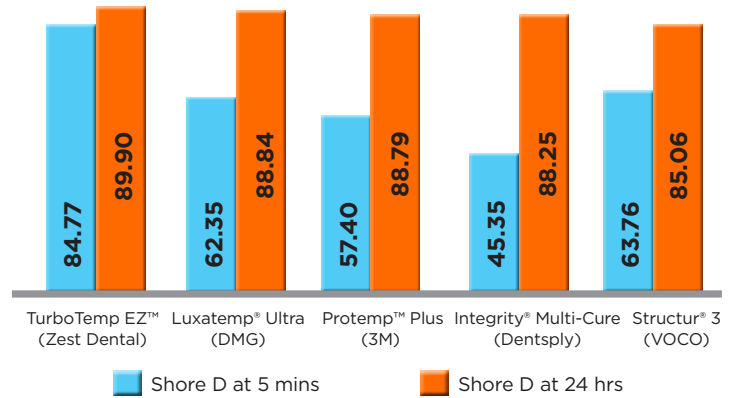

Work Time	Removal	Set Time
0:45 secs	2:30 mins - 3:00 mins	5:00 mins

Developed as a multifunctional, highly-filled material, TurboTemp EZ is suited for long- and short-term provisional restorations.

INDICATIONS

- Bridges
- Long-span bridges
- Crowns & partial crowns
- Inlays & onlays
- Veneers

Nathaniel Lawson, DMD, PhD
Four-unit bridge fabricated with TurboTemp EZ, A2 shade

4X Higher flexural strength and higher hardness in the critical working stages prevents deformation or shrinkage during handling, trimming and polishing.**

FLEXURAL STRENGTH (MPa)

SHORE D HARDNESS (MPa)

TurboTemp EZ offers provisionals with high compressive strength and gloss, which means durable and beautiful smiles for patients.

COMPRESSIVE STRENGTH, 24 HRS (MPa)