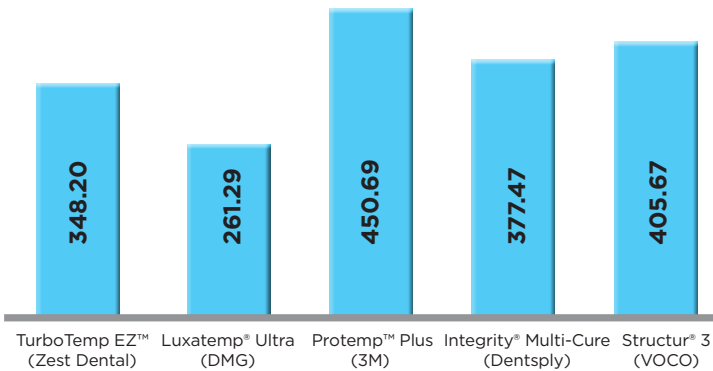

FLEXURAL STRENGTH (MPa)

SHORE D HARDNESS (MPa)

TurboTemp EZ offers provisionals with high compressive strength and gloss, which means durable and beautiful smiles for patients.

COMPRESSIVE STRENGTH, 24 HRS (MPa)